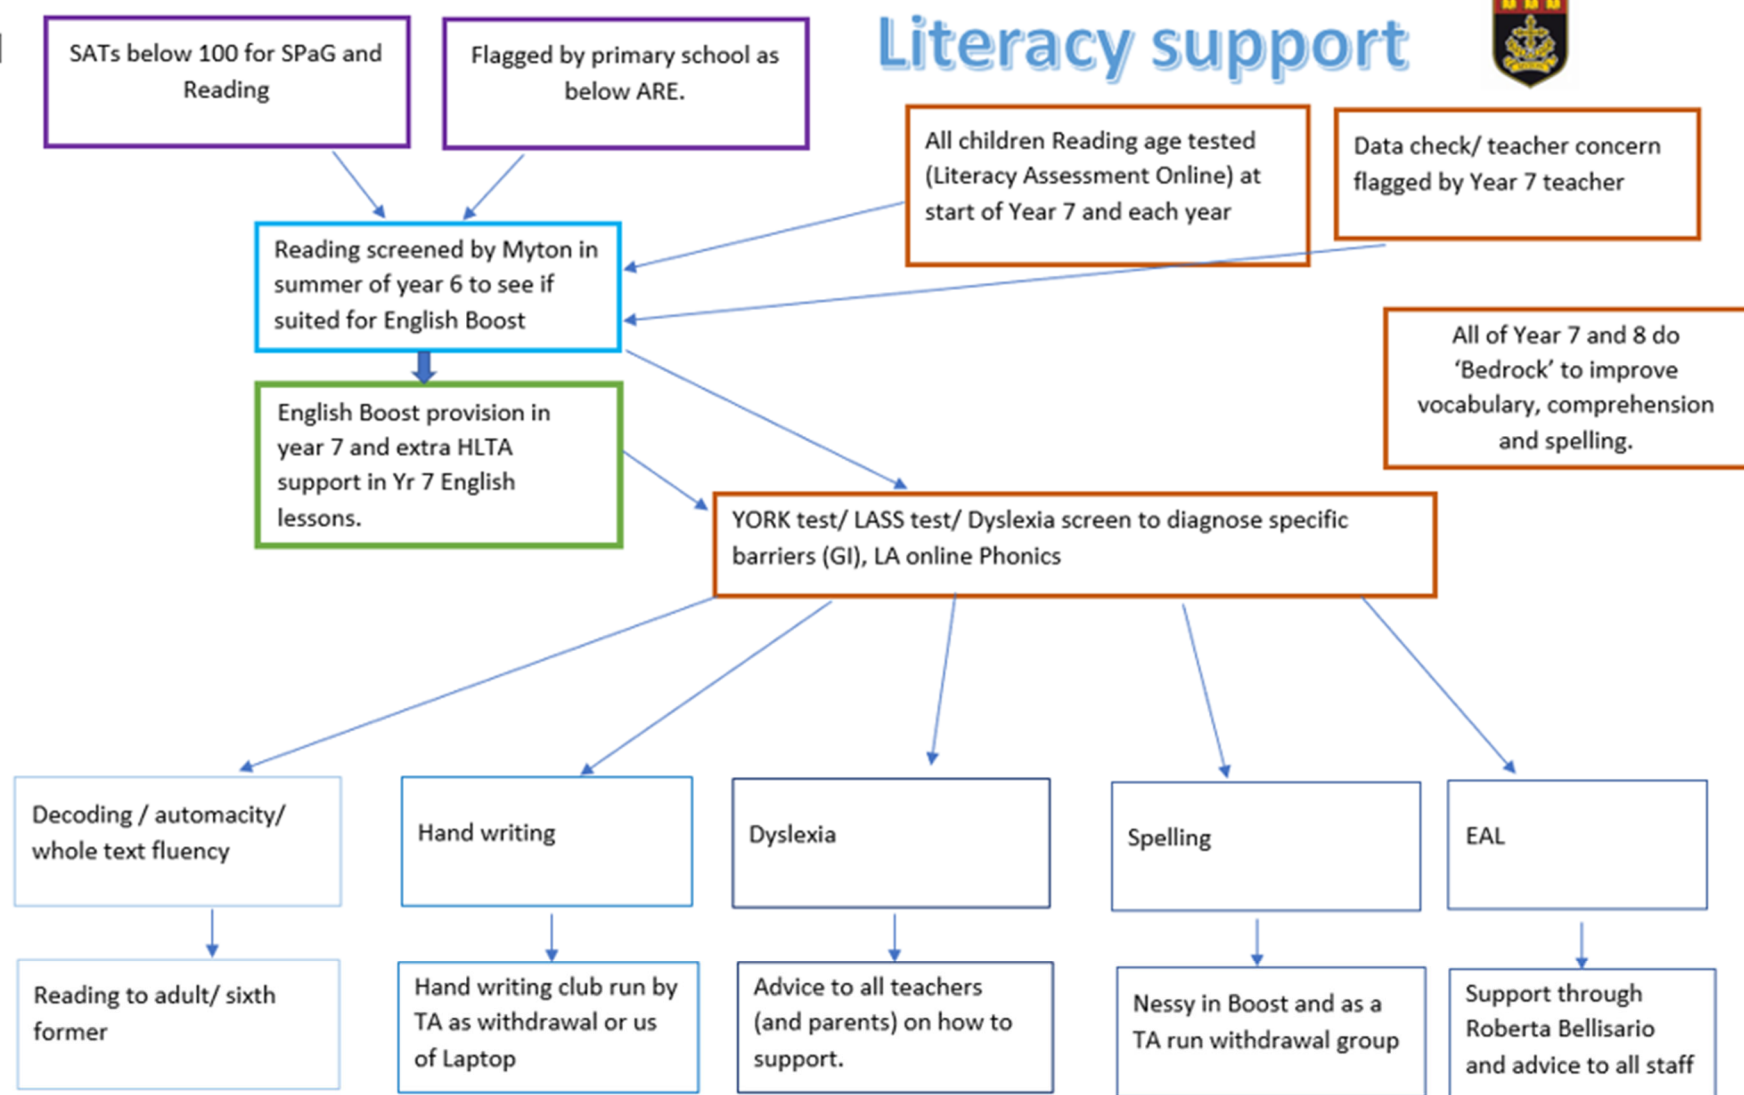

Literacy support

English Boost Option – Entry Level and Functional Skills English in Year 9-11