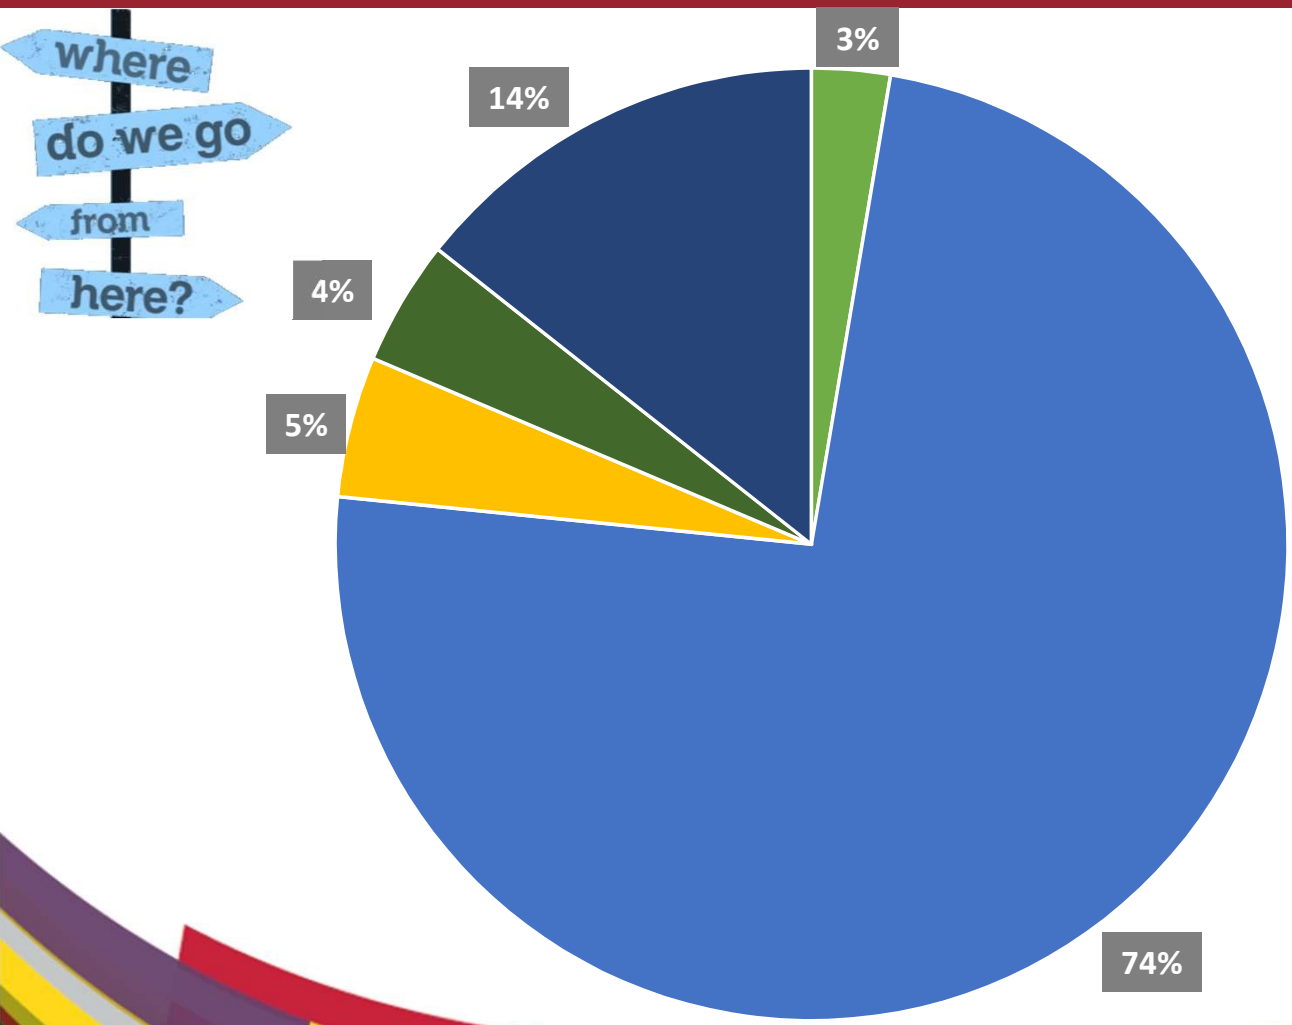

# Myton Sixth Form | LEAVERS DESTINATIONS IN 2021

*34% of those going to university were accepted at a Russell Group institution*

2021 Destinations	
University (HE)	74%
College (FE)	3%
Apprenticeship	5%
Employment/Training	4%
Gap Year (Travel/Employment)	14%